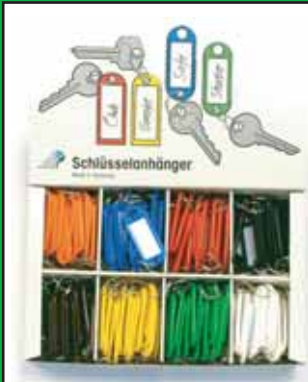

100's of uses

100 pcs. per box

IID6RTL

8 Kevron tags on a rack.

* When a Kevron jar is empty it can be used to display other key accessories attractively and its screw-on lid deters shrinkage by theft.

VK201502

Silca high quality key tags.
8 assorted colours.
200 pcs. per box.

VK300109

Silca streak nylon key retractors.
Assorted colours.
20 pcs. per box.

VK100510

Silca half moon key caps.
8 assorted colours.
200 pcs. per box.